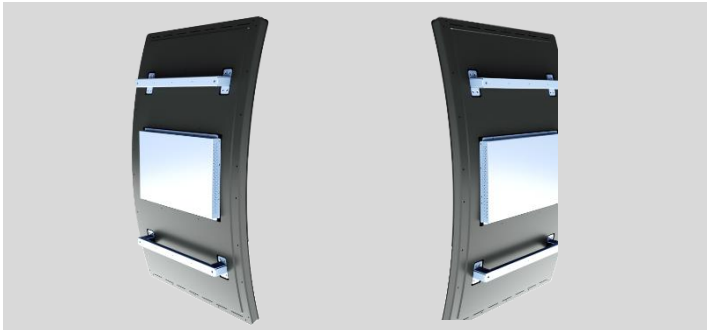

43 Inch**Curved Touchmonitor****OTC435**

The novelty of curved touchmonitors brings an air of mystique to the display market. When LED-Framed lights are added, it easily becomes the prima donna of touch displays. General Touch mass produces these curved beauties in-house and they come in C, J or S curve-types with the classic curvature radius of R1500 in sizes ranging from 23.6 to 55 inches. To date, the 55 inch J-type has attained a breakthrough curvature radius of R800.

The large-sized 43-55 inch portrait curved touch screen provides an immersive and expansive user experience from top to bottom in diverse gaming and interactive scenarios. The medium-sized 23.6-32 inch landscape curved touch screen design is based on user-centered ergonomics, reducing fatigue in the human-computer interaction process, allowing users to play longer, fuller and happier.

General Touch offers both the Open Frame and Closed Frame curved displays. For a flushing appearance when integrated into a cabinet, the Open Frame is the straightforward choice. The Closed Frame allows the display to float on the surface of the cabinet though VESA and hinge mounting options, adding a tinge look of sophistication. When combined with Halo/Edge/Front LED-Framed lights, the curved display looks like it is dancing rhythmically. If a Closed Frame is in floating mount, adding rear LED lights would produce a silhouette effect.

**Gaming****Kiosk****Vending Machine**

- Curved shape, C design, unique and interactive motivation
- 4K resolution
- PCAP powered by General Touch, quality assurance
- Plastic back cover, light and cost saving
- Closed frame, compatible with various application