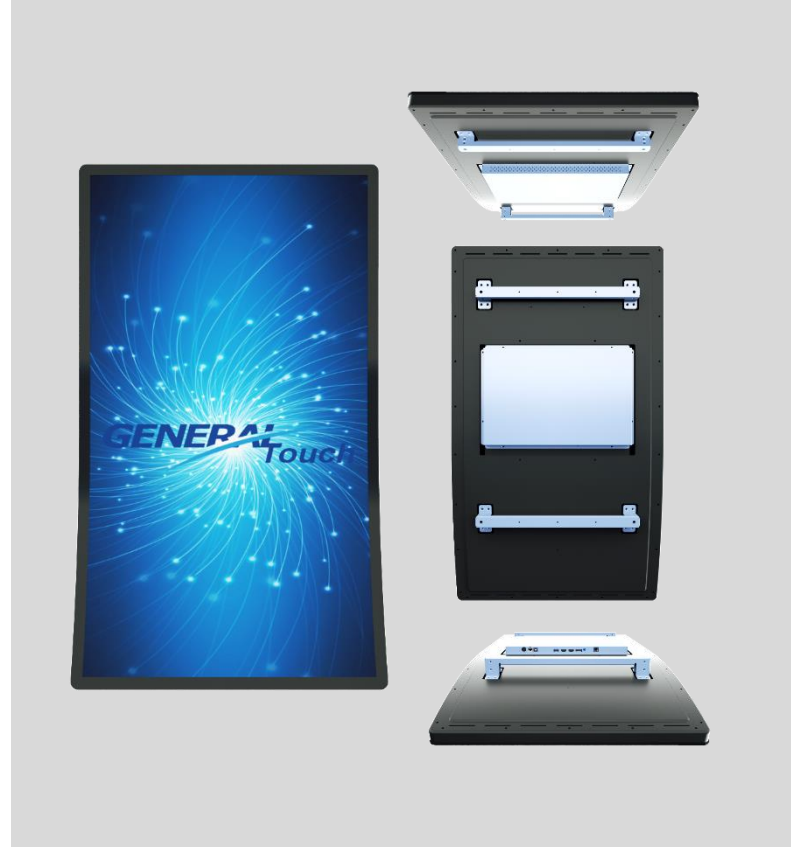

**43 Inch****Curved Touchmonitor****OTJ435**

The novelty of curved touchmonitors brings an air of mystique to the display market. When LED-Framed lights are added, it easily becomes the prima donna of touch displays. General Touch mass produces these curved beauties in-house and they come in C, J or S curve-types with the classic curvature radius of R1500 in sizes ranging from 23.6 to 55 inches. To date, the 55 inch J-type has attained a breakthrough curvature radius of R800.

The large-sized 43-55 inch portrait curved touch screen provides an immersive and expansive user experience from top to bottom in diverse gaming and interactive scenarios. The medium-sized 23.6-32 inch landscape curved touch screen design is based on user-centered ergonomics, reducing fatigue in the human-computer interaction process, allowing users to play longer, fuller and happier.

General Touch offers both the Open Frame and Closed Frame curved displays. For a flushing appearance when integrated into a cabinet, the Open Frame is the straightforward choice. The Closed Frame allows the display to float on the surface of the cabinet though VESA and hinge mounting options, adding a tinge look of sophistication. When combined with Halo/Edge/Front LED-Framed lights, the curved display looks like it is dancing rhythmically. If a Closed Frame is in floating mount, adding rear LED lights would produce a silhouette effect.

**Gaming****Kiosk****Vending Machine**

- Curved shape, J design, unique and interactive motivation
- 4K resolution
- PCAP powered by General Touch, quality assurance
- Plastic back cover, light and cost saving
- Closed frame, compatible with various application