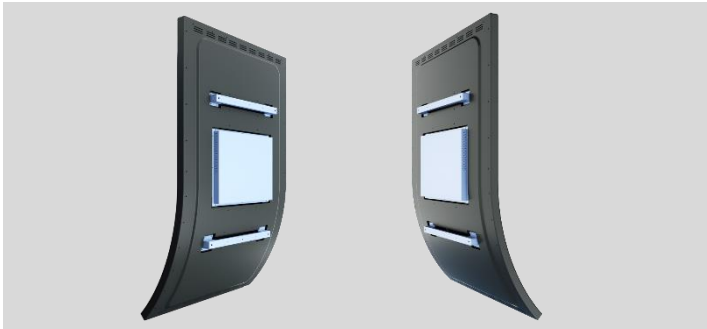

**55 Inch****Curved Touchmonitor****OTJ555**

The novelty of curved touchmonitors brings an air of mystique to the display market. When LED-Framed lights are added, it easily becomes the prima donna of touch displays. General Touch mass produces these curved beauties in-house and they come in C, J or S curve-types with the classic curvature radius of R1500 in sizes ranging from 23.6 to 55 inches. To date, the 55 inch J-type has attained a breakthrough curvature radius of R800.

The large-sized 43-55 inch portrait curved touch screen provides an immersive and expansive user experience from top to bottom in diverse gaming and interactive scenarios. The medium-sized 23.6-32 inch landscape curved touch screen design is based on user-centered ergonomics, reducing fatigue in the human-computer interaction process, allowing users to play longer, fuller and happier.

General Touch offers both the Open Frame and Closed Frame curved displays. For a flushing appearance when integrated into a cabinet, the Open Frame is the straightforward choice. The Closed Frame allows the display to float on the surface of the cabinet though VESA and hinge mounting options, adding a tinge look of sophistication. When combined with Halo/Edge/Front LED-Framed lights, the curved display looks like it is dancing rhythmically. If a Closed Frame is in floating mount, adding rear LED lights would produce a silhouette effect.

**Gaming****Kiosk****Vending  
Machine**

- Curved shape, J design, unique and interactive motivation
- 4K resolution
- PCAP powered by General Touch, quality assurance
- Plastic back cover, light and cost saving
- Closed frame, compatible with various application