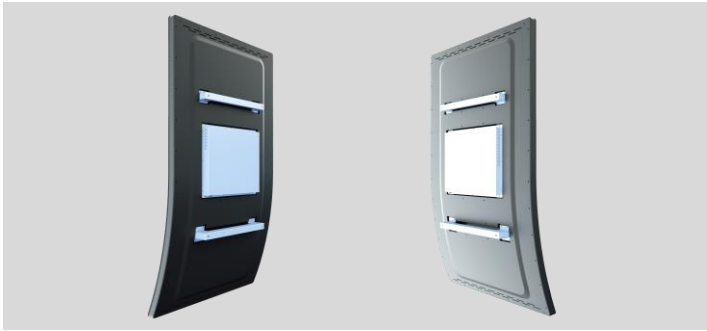

**55 Inch****Curved Touchmonitor****OTJ555**

The novelty of curved touchmonitors brings an air of mystique to the display market. When LED-Framed lights are added, it easily becomes the prima donna of touch displays. General Touch mass produces these curved beauties in-house and they come in C, J or S curve-types with the classic curvature radius of R1500 in sizes ranging from 23.6 to 55 inches. To date, the 55 inch J-type has attained a breakthrough curvature radius of R800.

The large-sized 43-55 inch portrait curved touch screen provides an immersive and expansive user experience from top to bottom in diverse gaming and interactive scenarios. The medium-sized 23.6-32 inch landscape curved touch screen design is based on user-centered ergonomics, reducing fatigue in the human-computer interaction process, allowing users to play longer, fuller and happier.

General Touch offers both the Open Frame and Closed Frame curved displays. For a flushing appearance when integrated into a cabinet, the Open Frame is the straightforward choice. The Closed Frame allows the display to float on the surface of the cabinet though VESA and hinge mounting options, adding a tinge look of sophistication. When combined with Halo/Edge/Front LED-Framed lights, the curved display looks like it is dancing rhythmically. If a Closed Frame is in floating mount, adding rear LED lights would produce a silhouette effect.