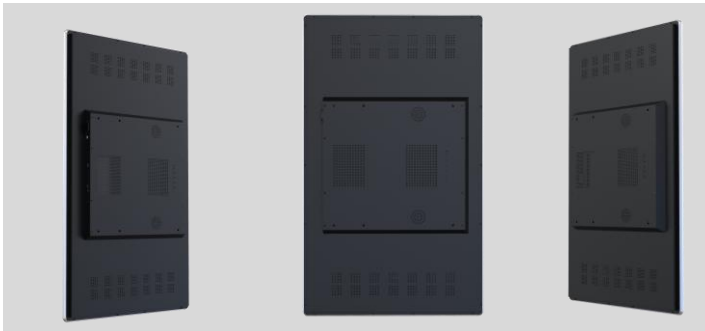

43 Inch

Closed Frame Touchmonitor

OTL435

General Touch has developed a wide range of closed frame touchmonitors with FHD/4K resolutions and sizes from 10.1 to 55 inches. Catering to those who seek premium touch solutions with top-tier displays, its standard closed frame design offers flexibility with standalone or floating-mount options on top of the usual variety of other installation preferences. The above 3mm robust cover glass has undergone rigorous testing, complying with IK08 ball-drop requirements to ensure durability when deployed in public environments. With useful features including analog and digital interfaces, and multi-lingual, this touchmonitor offers users a comprehensive and user-friendly experience.

Industrial-grade components are used to ensure long-term product viability and availability. The physical structure utilizes various materials such as aluminum, sheet metal, and plastic that consummates into a sound, enduring and stylish construct. Designed with touch functionality at its core, GT's masterful innovation and production expertise guarantees a well-integrated contraption with energy saving and lower heat generation. The result is a solid and energy-efficient touchmonitor with sleek contours that will complement well with the latest kiosk designs for retail, self-service, gaming, transportation, and other commercial applications.