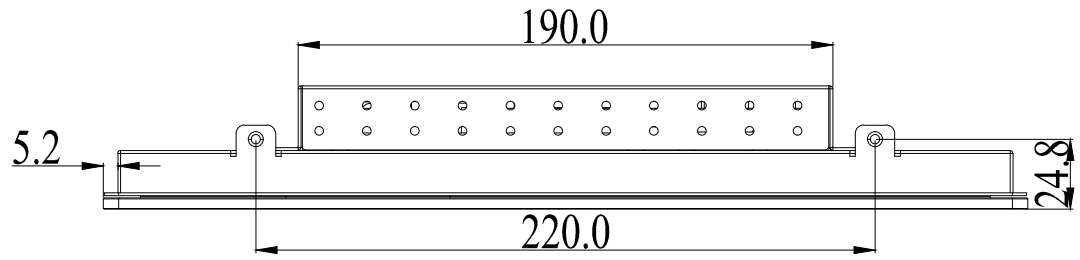

Title: OBB123-RC6000-UDAT00-1.0

Mark	Revised Contents	Signature
△		

DC/12V USB HDMI DP USB

M4 Threads, X4
Max Screw Depth=8mm
From Mounting Surface

ALL DIMENSIONS ARE IN MILLIMETERS

GENERAL Touch		GeneralTouch Co., Ltd.			
Specification	External Dimensions	328.5*146.5*43.8	Anti-Glare	Y <input type="checkbox"/> N <input checked="" type="checkbox"/>	Designer: Wang An
Unit	Date	2023.12.29	DustProof	Y <input type="checkbox"/> N <input checked="" type="checkbox"/>	
mm	Active Area	292.5*110.5	Glass Thickness	4 mm	Checked By: Duan Wenbin
Projection:	Silk Print Color		Mounting	VESA <input type="checkbox"/> Bracket <input checked="" type="checkbox"/>	
Sheet 1 of 1	Notes				Approved By: Zhou Bolin
VER: 0.1	Scale: 1:1	Touch Technology	P-CAP	<input checked="" type="checkbox"/> SAW	
Tolerance: ±1.0mm			IR/PIT	<input type="checkbox"/> Resistive	
			Non-Touch		