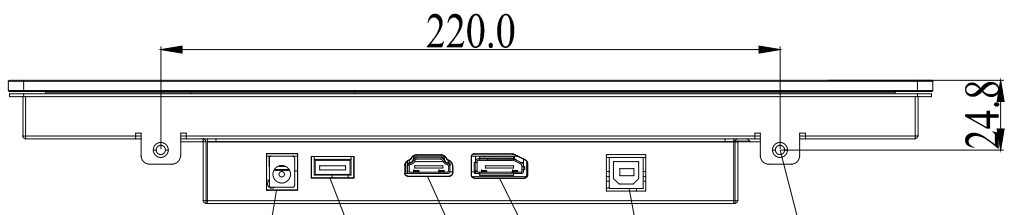

Title: OBB123-RC6000-UDAT00-1.0

Mark	Revised Contents	Signature
△		

DC/12V USB HDMI DP USB

M4 Threads, X4
Max Screw Depth=8mm
From Mounting Surface

ALL DIMENSIONS ARE IN MILLIMETERS

GENERAL Touch		GeneralTouch Co., Ltd.			
Specification	External Dimensions	328.5*146.5*43.8	Anti-Glare	Y <input type="checkbox"/> N <input checked="" type="checkbox"/>	Designer: Wang An
Unit	Date	2023.12.29	DustProof	Y <input type="checkbox"/> N <input checked="" type="checkbox"/>	
mm	Active Area	292.5*110.5	Glass Thickness	4 mm	Checked By: Duan Wenbin
Projection:	Silk Print Color		Mounting	VESA <input type="checkbox"/> Bracket <input checked="" type="checkbox"/>	
Sheet 1 of 1	Notes				Approved By: Zhou Bolin
VER: 0.1	Scale: 1:1	Touch Technology	P-CAP	<input checked="" type="checkbox"/> SAW	
Tolerance: ±1.0mm			IR/PIT	<input type="checkbox"/> Resistive	
			Non-Touch		