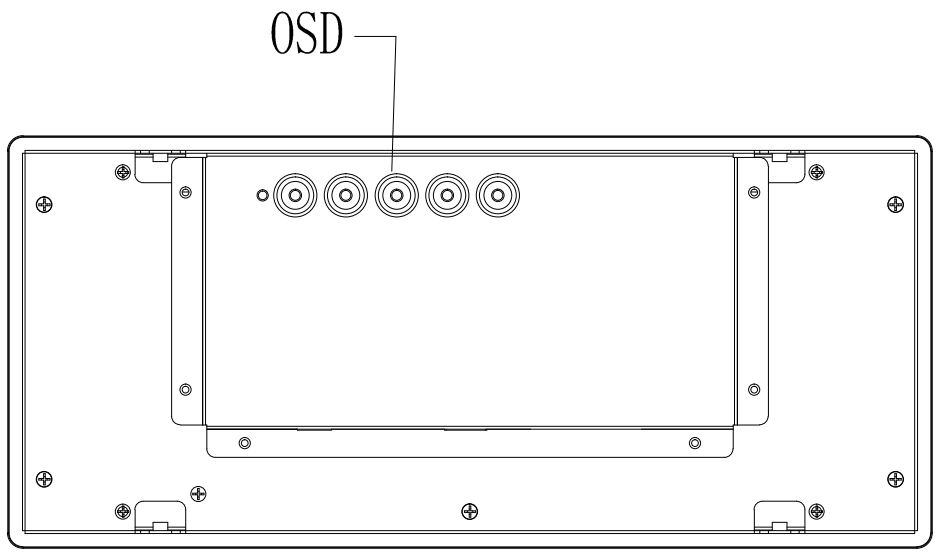

Title: OBB123-RC6000-UDAT00-1.0

Mark	Revised Contents	Signature
△		

DC/12V USB HDMI DP USB

M4 Threads, X4
Max Screw Depth=8mm
From Mounting Surface

ALL DIMENSIONS ARE IN MILLIMETERS

GENERAL Touch		GeneralTouch Co., Ltd.			
Specification	External Dimensions	328.5*146.5*43.8	Anti-Glare	Y <input type="checkbox"/> N <input checked="" type="checkbox"/>	Designer: Wang An
Unit	Date	2023.12.29	DustProof	Y <input type="checkbox"/> N <input checked="" type="checkbox"/>	
mm	Active Area	292.5*110.5	Glass Thickness	4 mm	Checked By: Duan Wenbin
Projection:	Silk Print Color		Mounting	VESA <input type="checkbox"/> Bracket <input checked="" type="checkbox"/>	
Sheet 1 of 1	Notes				Approved By: Zhou Bolin
VER: 0.1	Scale: 1:1	Touch Technology	P-CAP	<input checked="" type="checkbox"/> SAW	
Tolerance: ±1.0mm			IR/PIT	<input type="checkbox"/> Resistive	
			Non-Touch		