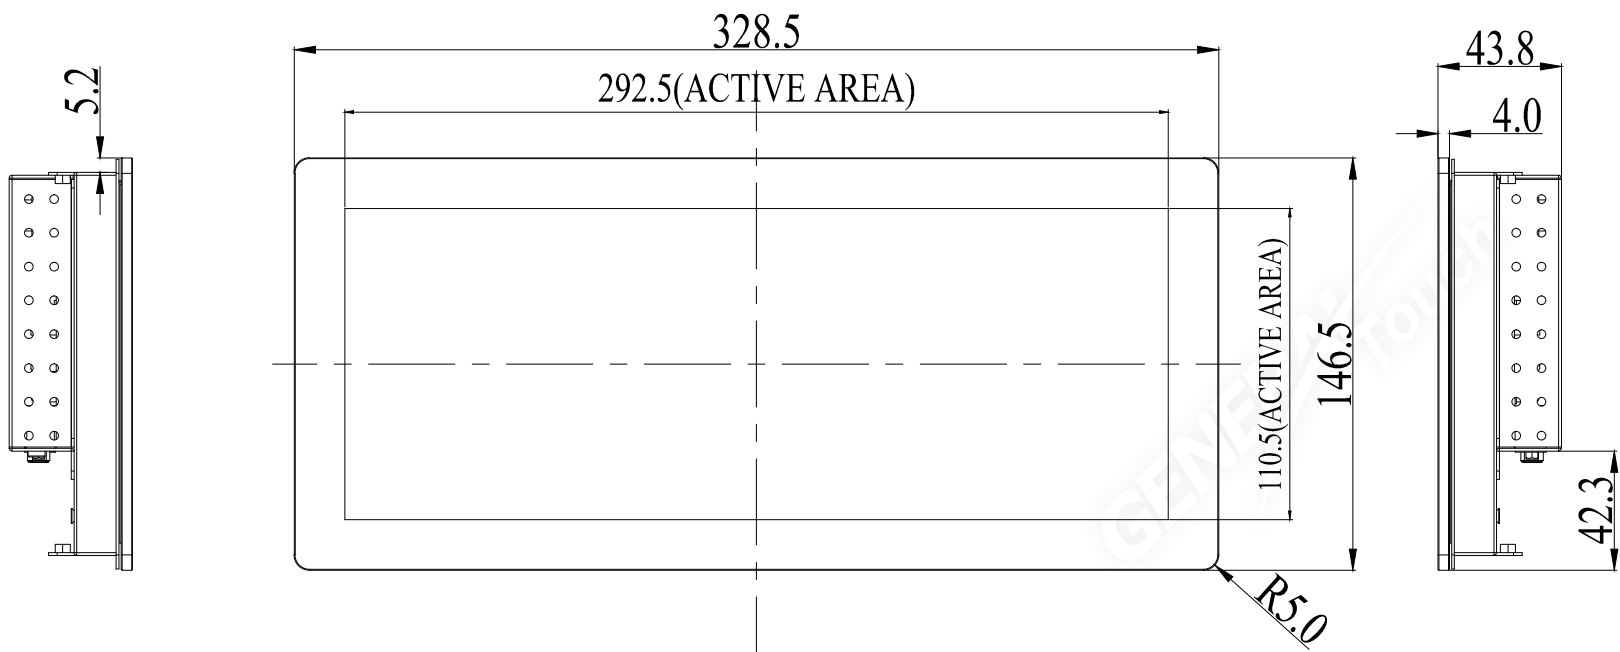

Title: OBB123-RC6000-UDAT00-1.0

Mark	Revised Contents	Signature
△		

DC/12V USB HDMI DP USB

M4 Threads, X4
Max Screw Depth=8mm
From Mounting Surface

ALL DIMENSIONS ARE IN MILLIMETERS

GENERAL Touch		GeneralTouch Co., Ltd.			
Specification	External Dimensions	328.5*146.5*43.8	Anti-Glare	Y <input type="checkbox"/> N <input checked="" type="checkbox"/>	Designer: Wang An
Unit	Date	2023.12.29	DustProof	Y <input type="checkbox"/> N <input checked="" type="checkbox"/>	
mm	Active Area	292.5*110.5	Glass Thickness	4 mm	Checked By: Duan Wenbin
Projection:	Silk Print Color		Mounting	VESA <input type="checkbox"/> Bracket <input checked="" type="checkbox"/>	
Sheet 1 of 1	Notes				Approved By: Zhou Bolin
VER: 0.1	Scale: 1:1	Touch Technology	P-CAP	<input checked="" type="checkbox"/> SAW	
Tolerance: ±1.0mm			IR/PIT	<input type="checkbox"/> Resistive	
			Non-Touch		