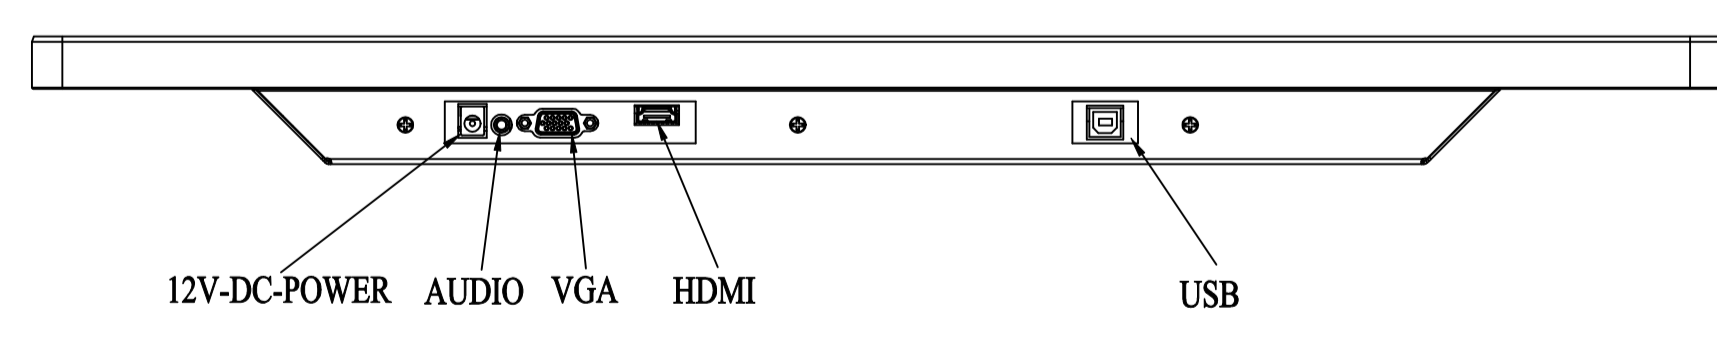

# Title: OTL275-RC5000-UH3F00-2.0

Mark	Revised Contents	Signature
△		

M4 Threads, X8  
Max Screw Depth=6mm  
From Mounting Surface

<b>GENERAL Touch</b>		GeneralTouch Co., Ltd.					
Specification	External Dimensions	645.6*387.7*48.8	Anti-Glare	Y <input type="checkbox"/> N <input checked="" type="checkbox"/>		Designer:	
Unit	Date	Active Area	DustProof	Y <input type="checkbox"/> N <input checked="" type="checkbox"/>		Deng Hang	
mm	2024/03/26	Glass Thickness				Checked By:	
Projection:		Silk Print Color				Han Jing	
Sheet 1 of 1		Mounting	VESA <input checked="" type="checkbox"/>	Bracket <input type="checkbox"/>		Approved By:	
VER: 0.2	Scale: 1:1	Notes					Zhou Bolin
Tolerance: ±1.0mm		Touch Technology	P-CAP	<input checked="" type="checkbox"/>	SAW		
			IR/PIT		Resistive		
			Non-Touch				

ALL DIMENSIONS ARE IN MILLIMETERS