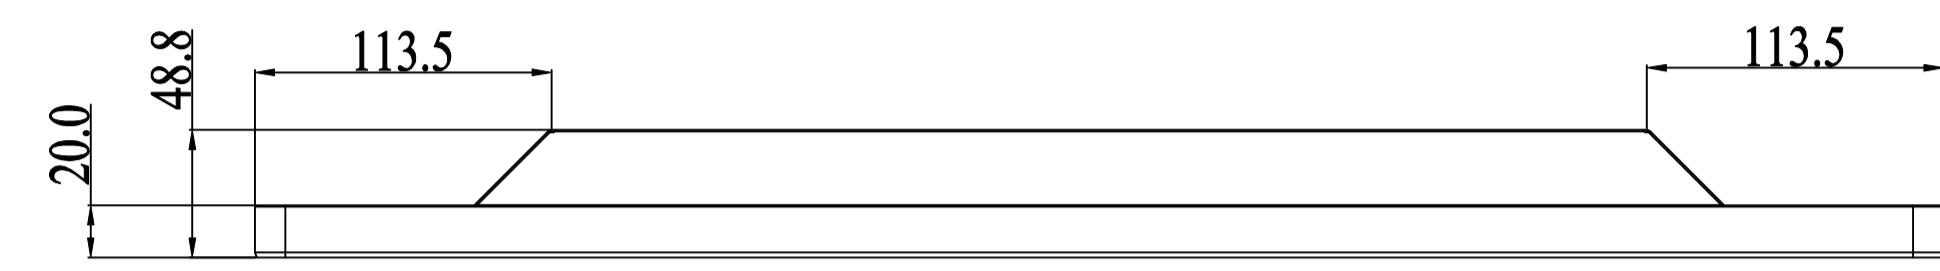

# Title: OTL275-RC5000-UH3F00-2.0

Mark	Revised Contents	Signature
△		

M4 Threads, X8  
Max Screw Depth=6mm  
From Mounting Surface

<b>GENERAL Touch</b>		GeneralTouch Co., Ltd.					
Specification	External Dimensions	645.6*387.7*48.8	Anti-Glare	Y <input type="checkbox"/> N <input checked="" type="checkbox"/>		Designer:	
Unit	Date	Active Area	DustProof	Y <input type="checkbox"/> N <input checked="" type="checkbox"/>		Deng Hang	
mm	2024/03/26	Glass Thickness				Checked By:	
Projection:		Silk Print Color				Han Jing	
Sheet 1 of 1		Mounting	VESA <input checked="" type="checkbox"/>	Bracket <input type="checkbox"/>		Approved By:	
VER: 0.2	Scale: 1:1	Notes					Zhou Bolin
Tolerance: ±1.0mm		Touch Technology	P-CAP	<input checked="" type="checkbox"/>	SAW		
			IR/PIT		Resistive		
			Non-Touch				

ALL DIMENSIONS ARE IN MILLIMETERS