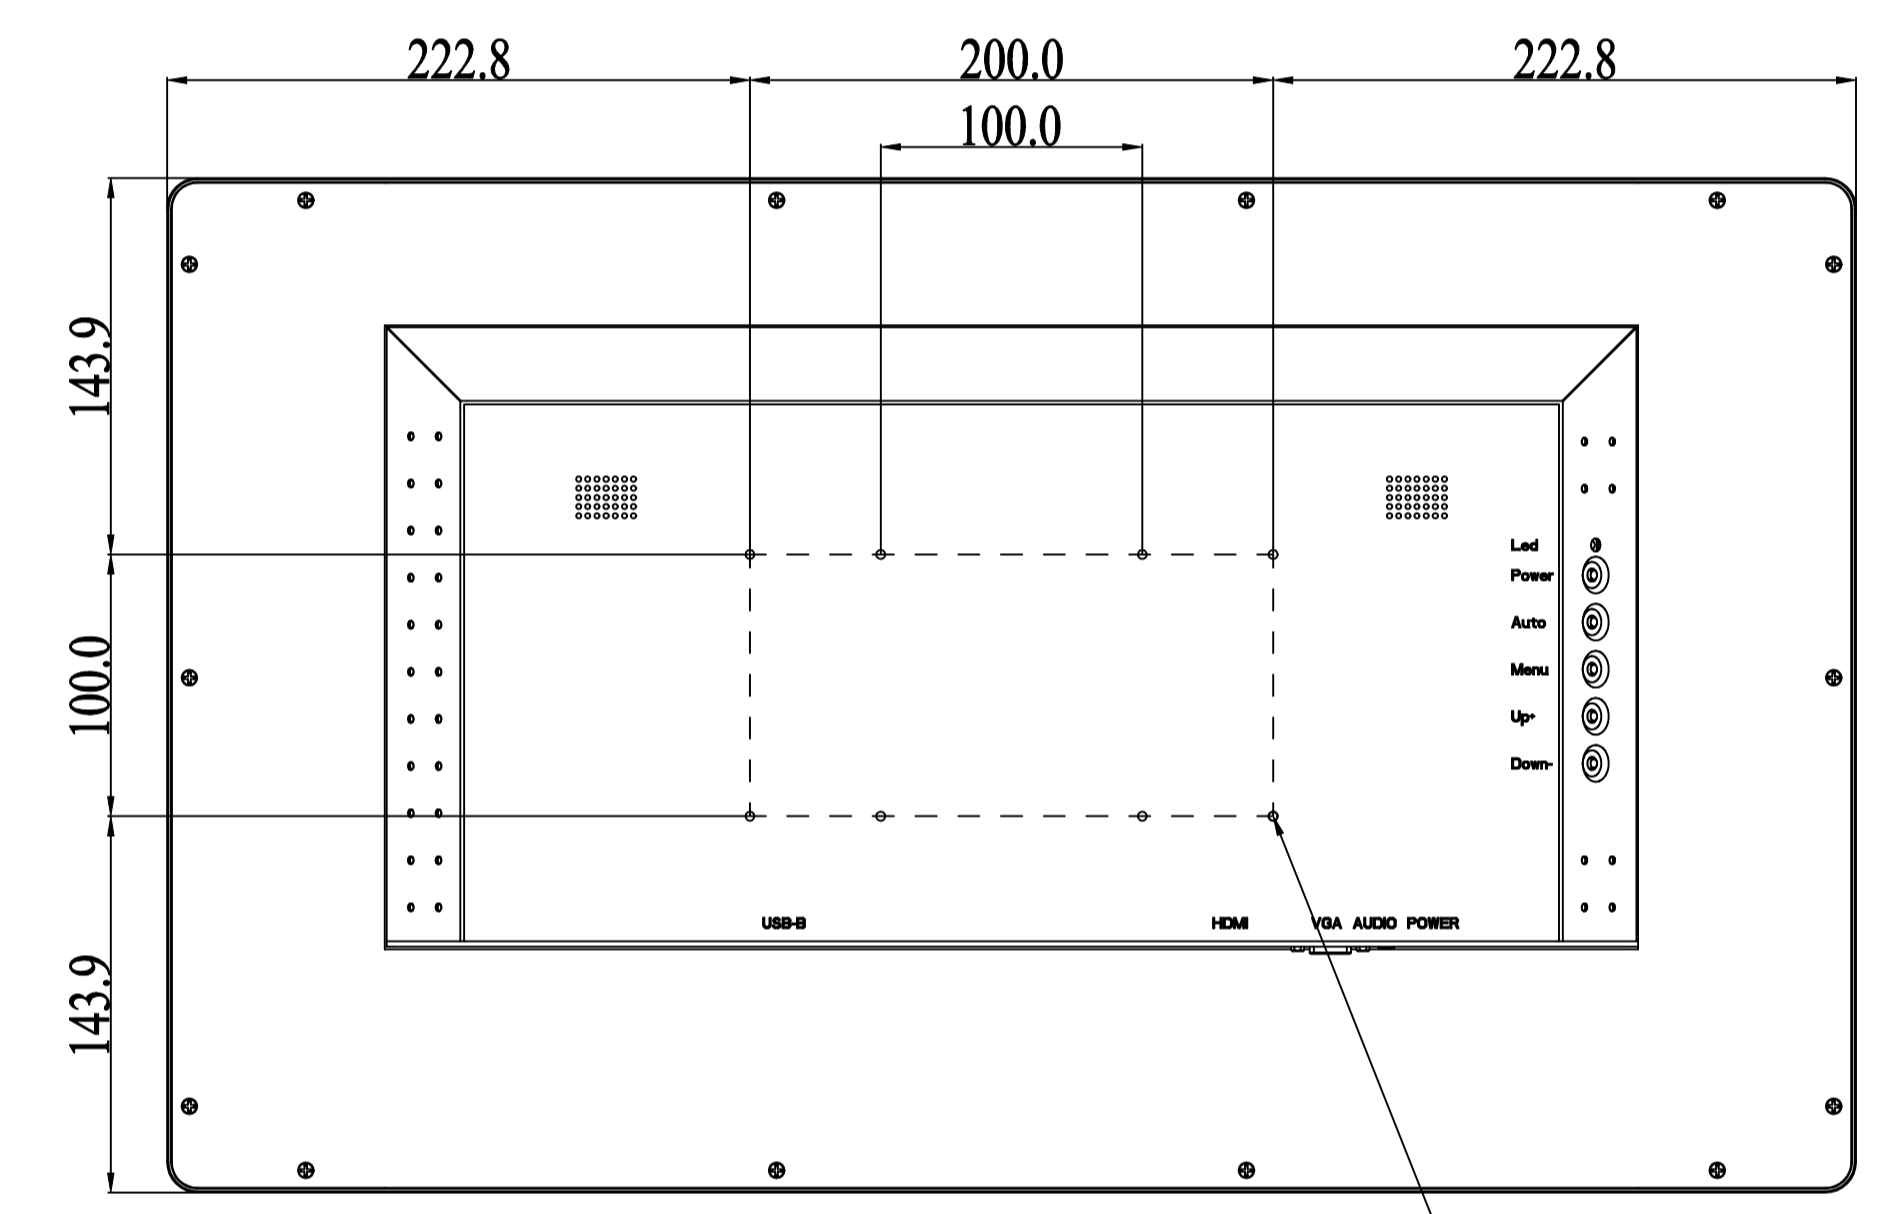

# Title: OTL275-RC5000-UH3F00-2.0

Mark	Revised Contents	Signature
△		

M4 Threads, X8  
Max Screw Depth=6mm  
From Mounting Surface

<b>GENERAL Touch</b>		GeneralTouch Co., Ltd.					
Specification	External Dimensions	645.6*387.7*48.8	Anti-Glare	Y <input type="checkbox"/> N <input checked="" type="checkbox"/>		Designer:	
Unit	Date	Active Area	DustProof	Y <input type="checkbox"/> N <input checked="" type="checkbox"/>		Deng Hang	
mm	2024/03/26	Glass Thickness				Checked By:	
Projection:		Silk Print Color				Han Jing	
Sheet 1 of 1		Mounting	VESA <input checked="" type="checkbox"/>	Bracket <input type="checkbox"/>		Approved By:	
VER: 0.2	Scale: 1:1	Notes					Zhou Bolin
Tolerance: ±1.0mm		Touch Technology	P-CAP	<input checked="" type="checkbox"/>	SAW		
			IR/PIT		Resistive		
			Non-Touch				

ALL DIMENSIONS ARE IN MILLIMETERS