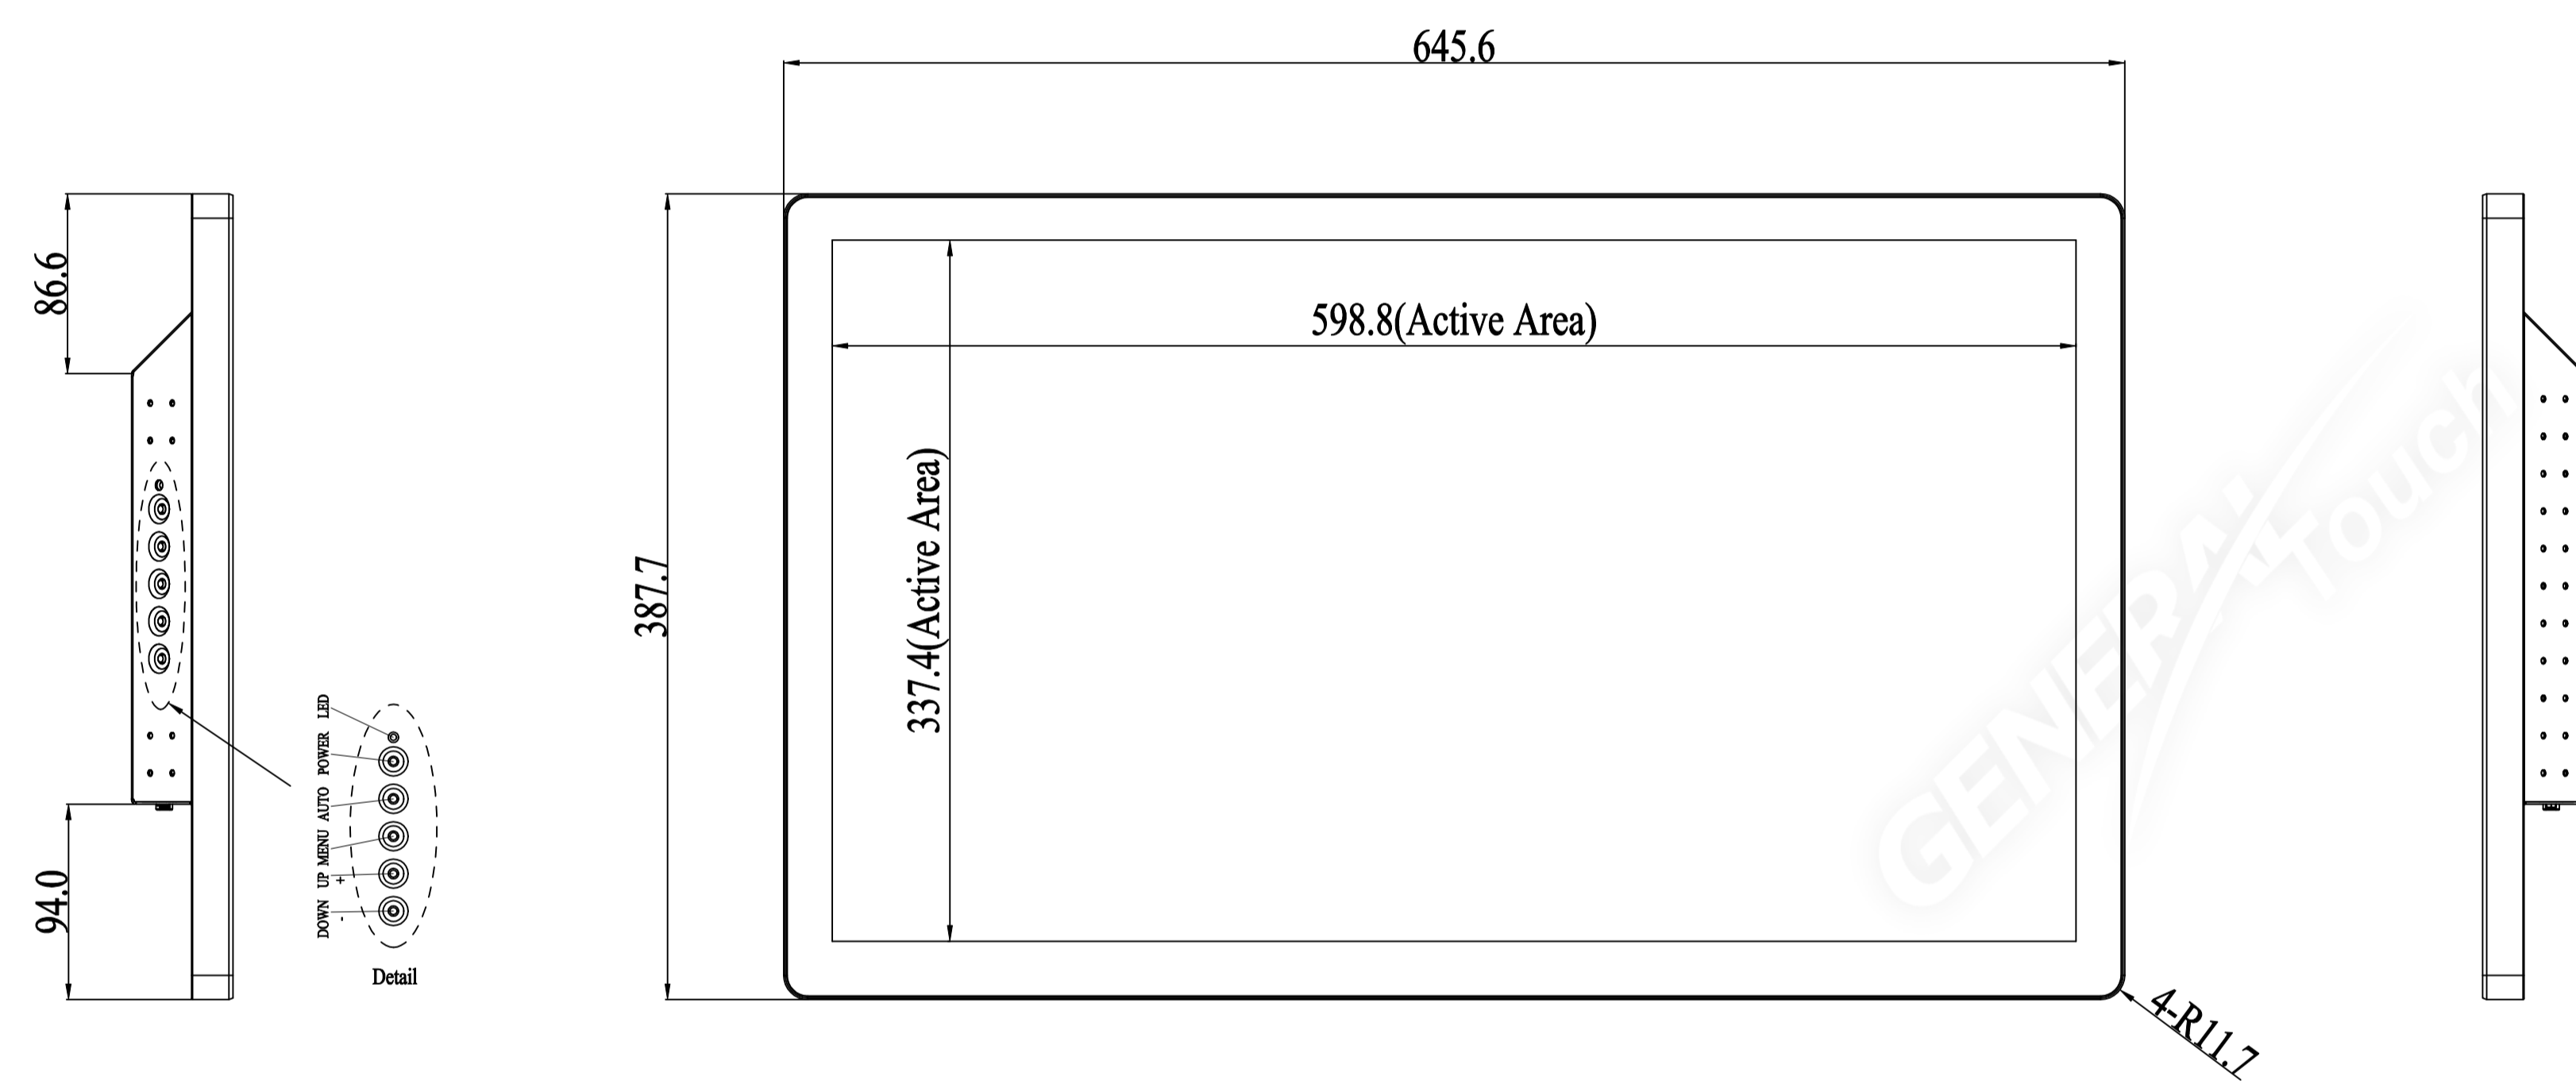

# Title: OTL275-RC5000-UH3F00-2.0

Mark	Revised Contents	Signature
△		

M4 Threads, X8  
Max Screw Depth=6mm  
From Mounting Surface

<b>GENERAL Touch</b>		GeneralTouch Co., Ltd.					
Specification	External Dimensions	645.6*387.7*48.8	Anti-Glare	Y <input type="checkbox"/> N <input checked="" type="checkbox"/>		Designer:	
Unit	Date	Active Area	DustProof	Y <input type="checkbox"/> N <input checked="" type="checkbox"/>		Deng Hang	
mm	2024/03/26	Glass Thickness				Checked By:	
Projection:		Silk Print Color				Han Jing	
Sheet 1 of 1		Mounting	VESA <input checked="" type="checkbox"/>	Bracket <input type="checkbox"/>		Approved By:	
VER: 0.2	Scale: 1:1	Notes					Zhou Bolin
Tolerance: ±1.0mm		Touch Technology	P-CAP	<input checked="" type="checkbox"/>	SAW		
			IR/PIT		Resistive		
			Non-Touch				

ALL DIMENSIONS ARE IN MILLIMETERS