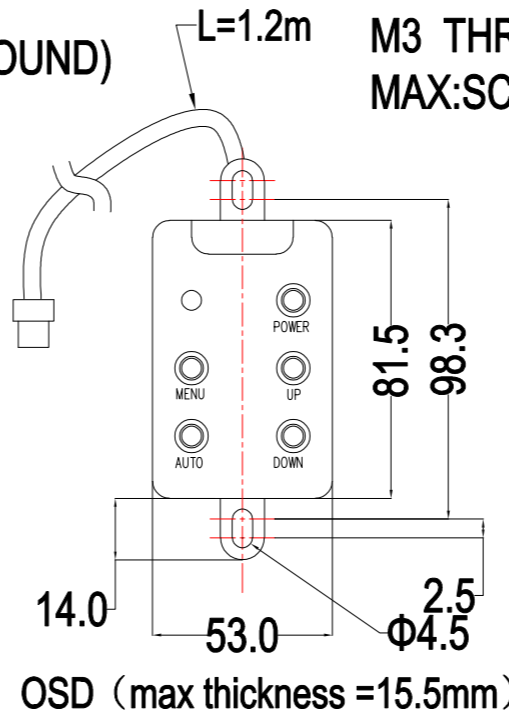

TITLE: RTL246-RC4000-UD4200-1.0

MARK	REVISED CONTENTS	DATE	SIGNATURE
△			
△			

FOAM SEAL(ALL AROUND)

L=1.2m

DC/POWER 12V VGA HDMI DP OSD USB

ALL DIMENSIONS ARE IN MILLIMETERS

GENERAL Touch		GeneralTouch Co.,Ltd.			
SPEC or MATERIAL REMARK	External Dimensions	569.2*341.1*44.7	Anti-Glare	Y <input type="checkbox"/> N <input checked="" type="checkbox"/>	DESIGNER: wang an
UNIT	DATE	Active Area	DustPro	Y <input type="checkbox"/> N <input checked="" type="checkbox"/>	
mm	2021/12/16	Glass Thickness			
Projection:		Silk Print Color	Black		
		Mounting	Vesa <input checked="" type="checkbox"/> Bracket <input type="checkbox"/>		CHECKED: WangZhengHua
SHEET 1 OF 1		NOTES			
RVE: 0.4	SCALE: 1:1	TOUCH TECHNOLOGY	P-CAP	√ SAW RESISTIVE	APPROVED: ZhouboLin
Tolerance: ±1.5mm			Non-Touch		