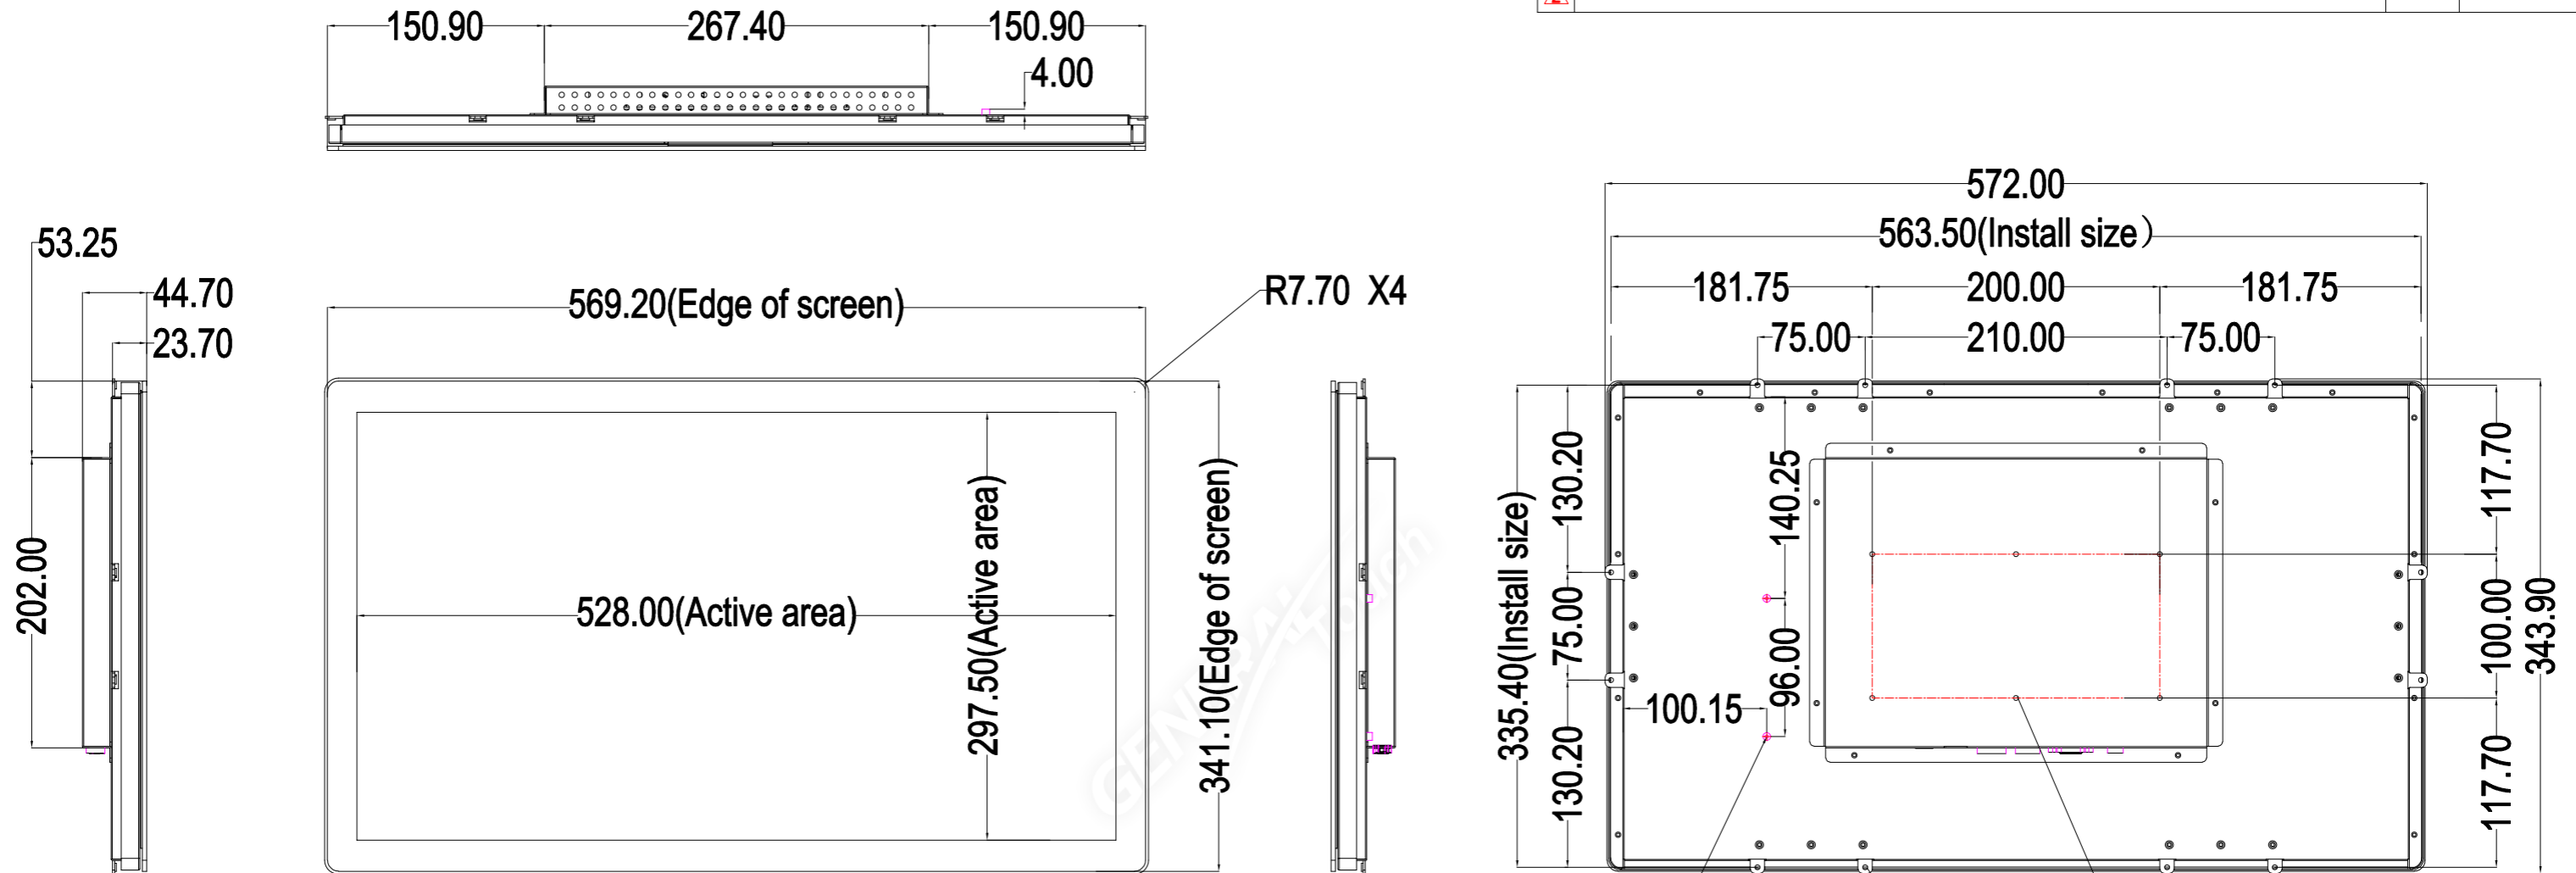

TITLE: RTL246-RC4000-UD4200-1.0

MARK	REVISED CONTENTS	DATE	SIGNATURE
△			
△			

FOAM SEAL(ALL AROUND)

L=1.2m

DC/POWER 12V VGA HDMI DP OSD USB

ALL DIMENSIONS ARE IN MILLIMETERS

GENERAL Touch		GeneralTouch Co.,Ltd.			
SPEC or MATERIAL REMARK	External Dimensions	569.2*341.1*44.7	Anti-Glare	Y <input type="checkbox"/> N <input checked="" type="checkbox"/>	DESIGNER: wang an
UNIT	DATE	Active Area	DustPro	Y <input type="checkbox"/> N <input checked="" type="checkbox"/>	
mm	2021/12/16	Glass Thickness			
Projection:		Silk Print Color	Black		
		Mounting	Vesa <input checked="" type="checkbox"/> Bracket <input type="checkbox"/>		CHECKED: WangZhengHua
SHEET 1 OF 1		NOTES			
RVE: 0.4	SCALE: 1:1	TOUCH TECHNOLOGY	P-CAP	√ SAW RESISTIVE	APPROVED: ZhouboLin
Tolerance: ±1.5mm			Non-Touch		