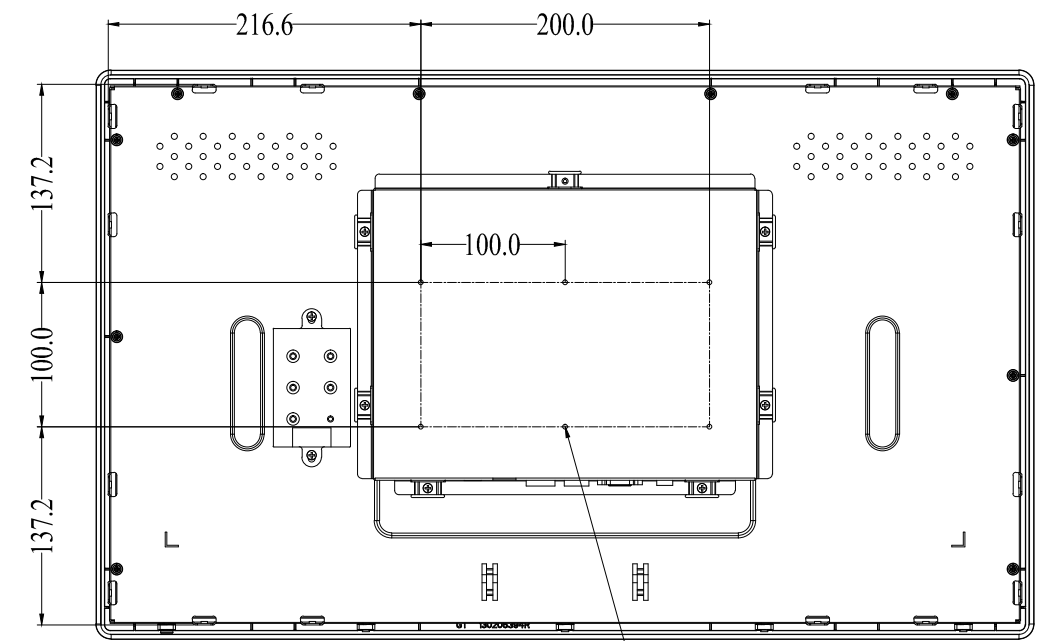

Title: RTL276-LC4000-UD3F00-2.0

Mark	Revised Contents	Signature
△		

DC/POWER
12V

VGA

HDMI

DP

OSD

USB

OSD (max thickness =15.5mm)

M4 Threads, X16
Max Screw Depth=5mm
From Mounting Surface

VESA:M4 Threads, X6
Max Screw Depth=6mm
From Mounting Surface

ALL DIMENSIONS ARE IN MILLIMETERS

GENERAL Touch		GeneralTouch Co., Ltd.			
Specification	External Dimensions	650*394.2*40.8	Anti-Glare	<input type="checkbox"/> Y <input checked="" type="checkbox"/> N	Designer:
Unit	Date	View Area	DustProof	<input type="checkbox"/> Y <input checked="" type="checkbox"/> N	Zhou Rui
mm	2024.8.1	Glass Thickness			Checked By:
Projection:		Silk Print Color	Black		Wang Zhenghua
		Mounting	VESA <input checked="" type="checkbox"/> Bracket <input type="checkbox"/>		Approved By:
Sheet 1 of 2		Notes			Zhou Bolin
VER:0.1	Scale: 1:1	Touch Technology	P-CAP <input checked="" type="checkbox"/> SAW <input type="checkbox"/>	IR/PIT <input type="checkbox"/> Resistive <input type="checkbox"/>	
Tolerance: ±1.0mm			Non-Touch <input type="checkbox"/>		

Title: RTL276-LC4000-UD3F00-2.0

Mark	Revised Contents	Signature
△		

ALL DIMENSIONS ARE IN MILLIMETERS

GENERAL Touch		GeneralTouch Co., Ltd.			
Specification	External Dimensions	685.2*426*40.8	Anti-Glare	<input type="checkbox"/> Y <input checked="" type="checkbox"/> N	Designer: Zhou Rui
Unit	Date	597.6*336.2	DustProof	<input type="checkbox"/> Y <input checked="" type="checkbox"/> N	
mm	2024.8.1	Glass Thickness	2 mm		Checked By: Wang Zhenghua
Projection:		Silk Print Color	Black		Approved By: Zhou Bolin
		Mounting	VESA <input checked="" type="checkbox"/>	Bracket <input checked="" type="checkbox"/>	
Sheet 2 of 2		Notes			
VER: 0.1	Scale: 1:1	Touch Technology	P-CAP	<input checked="" type="checkbox"/>	SAW
Tolerance: ±1.0mm			IR/PIT		Resistive
			Non-Touch		