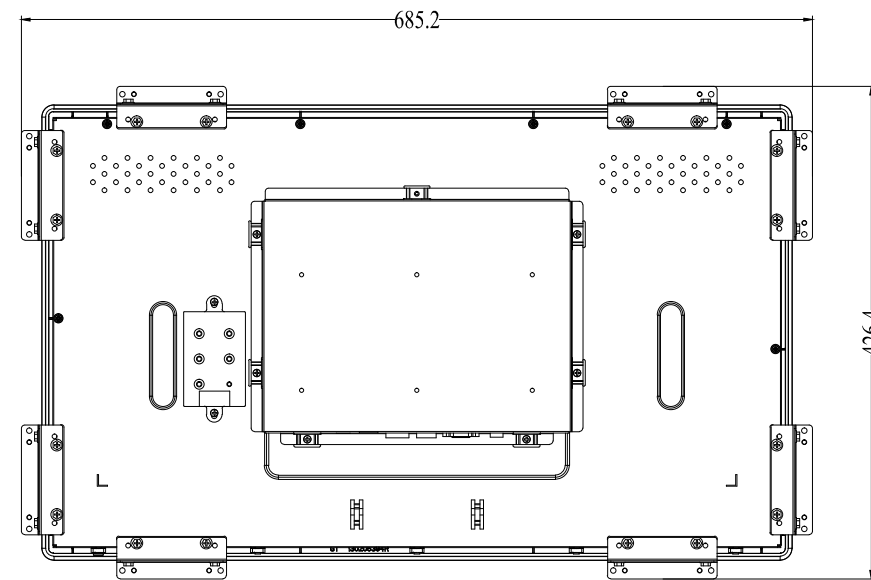

OSD (max thickness =15.5mm)

M4 Threads, X16
Max Screw Depth=5mm
From Mounting Surface

VESA:M4 Threads, X6
Max Screw Depth=6mm
From Mounting Surface

ALL DIMENSIONS ARE IN MILLIMETERS

GENERAL Touch		GeneralTouch Co., Ltd.			
Specification	External Dimensions	650*394.2*40.8	Anti-Glare	<input type="checkbox"/> Y <input checked="" type="checkbox"/> N	Designer:
Unit	Date	View Area	DustProof	<input type="checkbox"/> Y <input checked="" type="checkbox"/> N	Zhou Rui
mm	2024.8.1	Glass Thickness			Checked By:
Projection:		Silk Print Color	Black		Wang Zhenghua
		Mounting	VESA <input checked="" type="checkbox"/> Bracket <input type="checkbox"/>		Approved By:
Sheet 1 of 2		Notes			Zhou Bolin
VER:0.1	Scale: 1:1	Touch Technology	P-CAP <input checked="" type="checkbox"/> SAW <input type="checkbox"/>	IR/PIT <input type="checkbox"/> Resistive <input type="checkbox"/>	
Tolerance: ±1.0mm			Non-Touch <input type="checkbox"/>		

Title: RTL276-LC4000-UD3F00-2.0

Mark	Revised Contents	Signature
△		

ALL DIMENSIONS ARE IN MILLIMETERS

GENERAL Touch		GeneralTouch Co., Ltd.			
Specification	External Dimensions	685.2*426*40.8	Anti-Glare	<input type="checkbox"/> Y <input checked="" type="checkbox"/> N	Designer: Zhou Rui
Unit	Date	597.6*336.2	DustProof	<input type="checkbox"/> Y <input checked="" type="checkbox"/> N	
mm	2024.8.1	Glass Thickness	2 mm		Checked By: Wang Zhenghua
Projection:		Silk Print Color	Black		Approved By: Zhou Bolin
		Mounting	VESA <input checked="" type="checkbox"/>	Bracket <input checked="" type="checkbox"/>	
Sheet 2 of 2		Notes			
VER: 0.1	Scale: 1:1	Touch Technology	P-CAP	<input checked="" type="checkbox"/>	SAW
Tolerance: ±1.0mm			IR/PIT		Resistive
			Non-Touch		