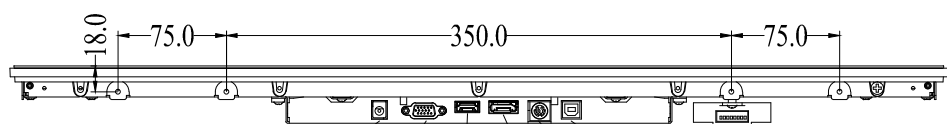

Title: RTL276-LC4000-UD3F00-2.0

Mark	Revised Contents	Signature
△		

DC/POWER
12V

VGA

HDMI

DP

OSD

USB