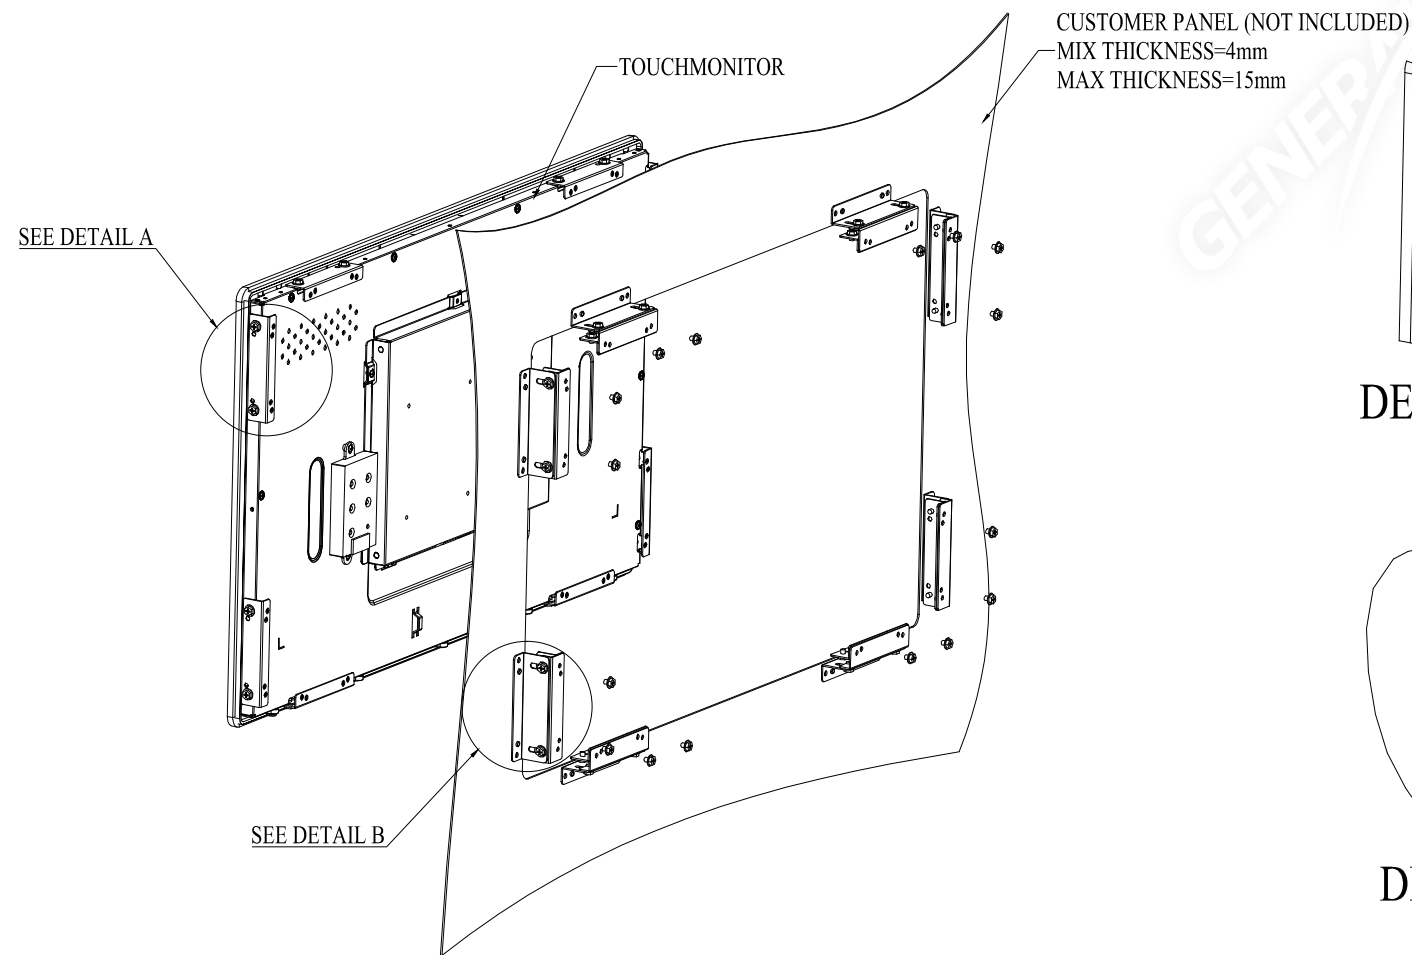

OSD (max thickness =15.5mm)

M4 Threads, X16
Max Screw Depth=5mm
From Mounting Surface

VESA:M4 Threads, X6
Max Screw Depth=6mm
From Mounting Surface

ALL DIMENSIONS ARE IN MILLIMETERS

GENERAL Touch		GeneralTouch Co., Ltd.			
Specification	External Dimensions	650*394.2*40.8	Anti-Glare	<input type="checkbox"/> Y <input checked="" type="checkbox"/> N	Designer:
Unit	Date	View Area	DustProof	<input type="checkbox"/> Y <input checked="" type="checkbox"/> N	Zhou Rui
mm	2024.8.1	Glass Thickness			Checked By:
Projection:		Silk Print Color	Black		Wang Zhenghua
		Mounting	VESA <input checked="" type="checkbox"/> Bracket <input type="checkbox"/>		Approved By:
Sheet 1 of 2		Notes			Zhou Bolin
VER:0.1	Scale: 1:1	Touch Technology	P-CAP <input checked="" type="checkbox"/> SAW <input type="checkbox"/>	IR/PIT <input type="checkbox"/> Resistive <input type="checkbox"/>	
Tolerance: ±1.0mm			Non-Touch <input type="checkbox"/>		

Title: RTL276-LC4000-UD3F00-2.0

Mark	Revised Contents	Signature
△		

ALL DIMENSIONS ARE IN MILLIMETERS

GENERAL Touch		GeneralTouch Co., Ltd.			
Specification	External Dimensions	685.2*426*40.8	Anti-Glare	<input type="checkbox"/> Y <input checked="" type="checkbox"/> N	Designer: Zhou Rui
Unit	Date	597.6*336.2	DustProof	<input type="checkbox"/> Y <input checked="" type="checkbox"/> N	
mm	2024.8.1	Glass Thickness	2 mm		Checked By: Wang Zhenghua
Projection:		Silk Print Color	Black		Approved By: Zhou Bolin
		Mounting	VESA <input checked="" type="checkbox"/>	Bracket <input checked="" type="checkbox"/>	
Sheet 2 of 2		Notes			
VER: 0.1	Scale: 1:1	Touch Technology	P-CAP	<input checked="" type="checkbox"/>	SAW
Tolerance: ±1.0mm			IR/PIT		Resistive
			Non-Touch		