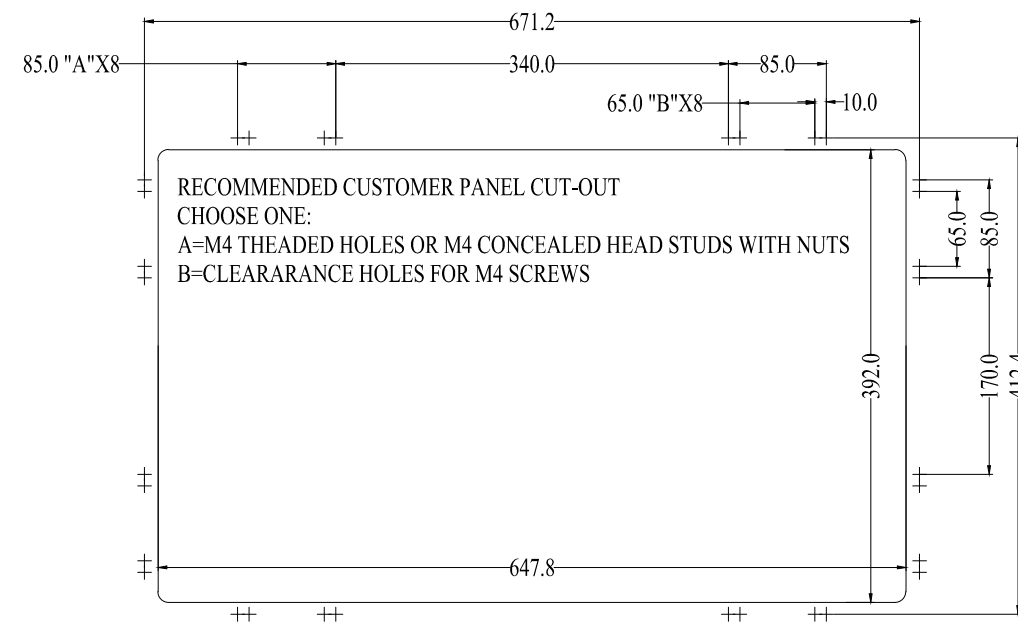

OSD (max thickness =15.5mm)

M4 Threads, X16
Max Screw Depth=5mm
From Mounting Surface

VESA:M4 Threads, X6
Max Screw Depth=6mm
From Mounting Surface

ALL DIMENSIONS ARE IN MILLIMETERS

GENERAL Touch		GeneralTouch Co., Ltd.			
Specification	External Dimensions	650*394.2*40.8	Anti-Glare	<input type="checkbox"/> Y <input checked="" type="checkbox"/> N	Designer:
Unit	Date	View Area	DustProof	<input type="checkbox"/> Y <input checked="" type="checkbox"/> N	Zhou Rui
mm	2024.8.1	Glass Thickness			Checked By:
Projection:		Silk Print Color	Black		Wang Zhenghua
		Mounting	VESA <input checked="" type="checkbox"/> Bracket <input type="checkbox"/>		Approved By:
Sheet 1 of 2		Notes			Zhou Bolin
VER:0.1	Scale: 1:1	Touch Technology	P-CAP <input checked="" type="checkbox"/> SAW <input type="checkbox"/>	IR/PIT <input type="checkbox"/> Resistive <input type="checkbox"/>	
Tolerance: ±1.0mm			Non-Touch <input type="checkbox"/>		

Title: RTL276-LC4000-UD3F00-2.0

Mark	Revised Contents	Signature
△		

ALL DIMENSIONS ARE IN MILLIMETERS

GENERAL Touch		GeneralTouch Co., Ltd.			
Specification	External Dimensions	685.2*426*40.8	Anti-Glare	<input type="checkbox"/> Y <input checked="" type="checkbox"/> N	Designer: Zhou Rui
Unit	Date	597.6*336.2	DustProof	<input type="checkbox"/> Y <input checked="" type="checkbox"/> N	
mm	2024.8.1	Glass Thickness	2 mm		Checked By: Wang Zhenghua
Projection:		Silk Print Color	Black		Approved By: Zhou Bolin
		Mounting	VESA <input checked="" type="checkbox"/>	Bracket <input checked="" type="checkbox"/>	
Sheet 2 of 2		Notes			
VER: 0.1	Scale: 1:1	Touch Technology	P-CAP	<input checked="" type="checkbox"/>	SAW
Tolerance: ±1.0mm			IR/PIT		Resistive
			Non-Touch		