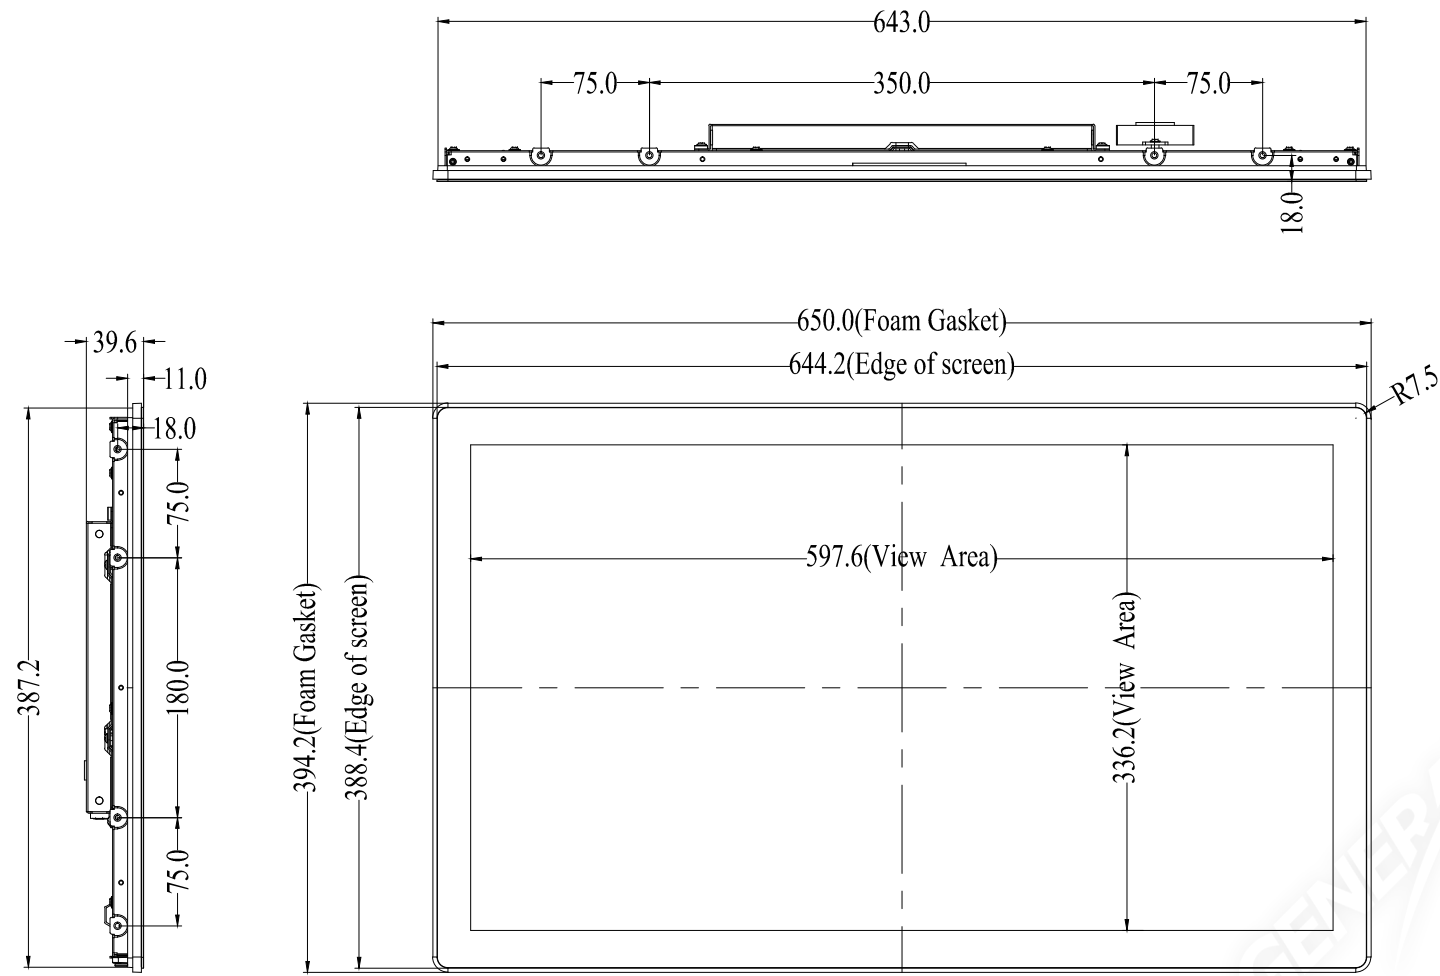

Title: RTL276-LC4000-UD3F00-2.0

Mark	Revised Contents	Signature
△		

DC/POWER
12V

VGA

HDMI

DP

OSD

USB

OSD (max thickness =15.5mm)

M4 Threads, X16
Max Screw Depth=5mm
From Mounting Surface

VESA:M4 Threads, X6
Max Screw Depth=6mm
From Mounting Surface

ALL DIMENSIONS ARE IN MILLIMETERS

GENERAL Touch		GeneralTouch Co., Ltd.			
Specification	External Dimensions	650*394.2*40.8	Anti-Glare	<input type="checkbox"/> Y <input checked="" type="checkbox"/> N	Designer:
Unit	Date	View Area	DustProof	<input type="checkbox"/> Y <input checked="" type="checkbox"/> N	Zhou Rui
mm	2024.8.1	Glass Thickness			Checked By:
Projection:		Silk Print Color	Black		Wang Zhenghua
		Mounting	VESA <input checked="" type="checkbox"/> Bracket <input type="checkbox"/>		Approved By:
Sheet 1 of 2		Notes			Zhou Bolin
VER:0.1	Scale: 1:1	Touch Technology	P-CAP <input checked="" type="checkbox"/> SAW <input type="checkbox"/>	IR/PIT <input type="checkbox"/> Resistive <input type="checkbox"/>	
Tolerance: ±1.0mm			Non-Touch <input type="checkbox"/>		

Title: RTL276-LC4000-UD3F00-2.0

Mark	Revised Contents	Signature
△		

ALL DIMENSIONS ARE IN MILLIMETERS

GENERAL Touch		GeneralTouch Co., Ltd.			
Specification	External Dimensions	685.2*426*40.8	Anti-Glare	<input type="checkbox"/> Y <input checked="" type="checkbox"/> N	Designer: Zhou Rui
Unit	Date	597.6*336.2	DustProof	<input type="checkbox"/> Y <input checked="" type="checkbox"/> N	
mm	2024.8.1	Glass Thickness	2 mm		Checked By: Wang Zhenghua
Projection:		Silk Print Color	Black		Approved By: Zhou Bolin
		Mounting	VESA <input checked="" type="checkbox"/>	Bracket <input checked="" type="checkbox"/>	
Sheet 2 of 2		Notes			
VER: 0.1	Scale: 1:1	Touch Technology	P-CAP	<input checked="" type="checkbox"/>	SAW
Tolerance: ±1.0mm			IR/PIT		Resistive
			Non-Touch		