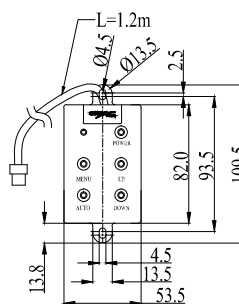

Title: RTL276-LC4000-UD3F00-2.0

Mark	Revised Contents	Signature
△		

DC/POWER
12V

VGA

HDMI

DP

OSD

USB

OSD (max thickness =15.5mm)

M4 Threads, X16
Max Screw Depth=5mm
From Mounting Surface

VESA:M4 Threads, X6
Max Screw Depth=6mm
From Mounting Surface

ALL DIMENSIONS ARE IN MILLIMETERS

GENERAL Touch		GeneralTouch Co., Ltd.			
Specification	External Dimensions	650*394.2*40.8	Anti-Glare	<input type="checkbox"/> Y <input checked="" type="checkbox"/> N	Designer:
Unit	Date	View Area	DustProof	<input type="checkbox"/> Y <input checked="" type="checkbox"/> N	Zhou Rui
mm	2024.8.1	Glass Thickness			Checked By:
Projection:		Silk Print Color	Black		Wang Zhenghua
		Mounting	VESA <input checked="" type="checkbox"/> Bracket <input type="checkbox"/>		Approved By:
Sheet 1 of 2		Notes			Zhou Bolin
VER:0.1	Scale: 1:1	Touch Technology	P-CAP <input checked="" type="checkbox"/> SAW <input type="checkbox"/>	IR/PIT <input type="checkbox"/> Resistive <input type="checkbox"/>	
Tolerance: ±1.0mm			Non-Touch <input type="checkbox"/>		

Title: RTL276-LC4000-UD3F00-2.0

Mark	Revised Contents	Signature
△		

ALL DIMENSIONS ARE IN MILLIMETERS

GENERAL Touch		GeneralTouch Co., Ltd.			
Specification	External Dimensions	685.2*426*40.8	Anti-Glare	<input type="checkbox"/> Y <input checked="" type="checkbox"/> N	Designer: Zhou Rui
Unit	Date	597.6*336.2	DustProof	<input type="checkbox"/> Y <input checked="" type="checkbox"/> N	
mm	2024.8.1	Glass Thickness	2 mm		Checked By: Wang Zhenghua
Projection:		Silk Print Color	Black		Approved By: Zhou Bolin
		Mounting	VESA <input checked="" type="checkbox"/>	Bracket <input checked="" type="checkbox"/>	
Sheet 2 of 2		Notes			
VER: 0.1	Scale: 1:1	Touch Technology	P-CAP	<input checked="" type="checkbox"/>	SAW
Tolerance: ±1.0mm			IR/PIT		Resistive
			Non-Touch		