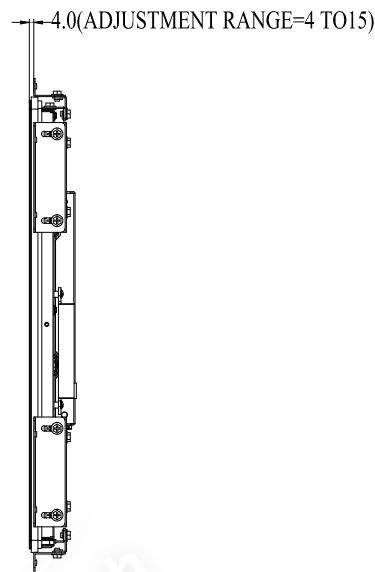

OSD (max thickness =15.5mm)

M4 Threads, X16
Max Screw Depth=5mm
From Mounting Surface

VESA:M4 Threads, X6
Max Screw Depth=6mm
From Mounting Surface

ALL DIMENSIONS ARE IN MILLIMETERS

GENERAL Touch		GeneralTouch Co., Ltd.			
Specification	External Dimensions	650*394.2*40.8	Anti-Glare	<input type="checkbox"/> Y <input checked="" type="checkbox"/> N	Designer:
Unit	Date	View Area	DustProof	<input type="checkbox"/> Y <input checked="" type="checkbox"/> N	Zhou Rui
mm	2024.8.1	Glass Thickness			Checked By:
Projection:		Silk Print Color	Black		Wang Zhenghua
		Mounting	VESA <input checked="" type="checkbox"/> Bracket <input type="checkbox"/>		Approved By:
Sheet 1 of 2		Notes			Zhou Bolin
VER:0.1	Scale: 1:1	Touch Technology	P-CAP <input checked="" type="checkbox"/> SAW <input type="checkbox"/>	IR/PIT <input type="checkbox"/> Resistive <input type="checkbox"/>	
Tolerance: ±1.0mm			Non-Touch <input type="checkbox"/>		

Title: RTL276-LC4000-UD3F00-2.0

Mark	Revised Contents	Signature
△		

ALL DIMENSIONS ARE IN MILLIMETERS

GENERAL Touch		GeneralTouch Co., Ltd.			
Specification	External Dimensions	685.2*426*40.8	Anti-Glare	<input type="checkbox"/> Y <input checked="" type="checkbox"/> N	Designer: Zhou Rui
Unit	Date	597.6*336.2	DustProof	<input type="checkbox"/> Y <input checked="" type="checkbox"/> N	
mm	2024.8.1	Glass Thickness	2 mm		Checked By: Wang Zhenghua
Projection:		Silk Print Color	Black		Approved By: Zhou Bolin
		Mounting	VESA <input checked="" type="checkbox"/>	Bracket <input checked="" type="checkbox"/>	
Sheet 2 of 2		Notes			
VER: 0.1	Scale: 1:1	Touch Technology	P-CAP	<input checked="" type="checkbox"/>	SAW
Tolerance: ±1.0mm			IR/PIT		Resistive
			Non-Touch		